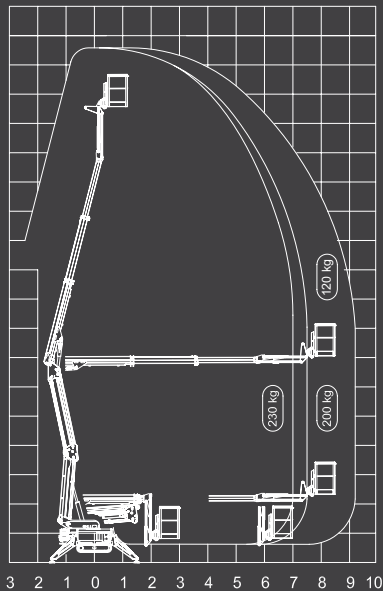

With a massive 9.3-metre horizontal outreach and an incredible 230 kg basket capacity, the Zeus 18.93 is the perfect machine for tree care, hire, building and construction, body corporates, local government or any trade requiring a limited access EWP.

At only 780 mm wide and 2000 mm high, the Zeus 18.93 can enter limited access worksites with ease.

Auto levelling, track widening and radio remote control are just some of the standard features, plus a world-first option of dual petrol/lithium-ion power source is available as an option.

Transport Weight: 2400 kg

Functionality Weight: 230 - 120 kg

Horizontal Outreach: 9.3 metres

Vertical Reach: 18 metres

Popular Choice for:

- Arborists
- Body corporates
- Local government

Working Height	18 m
Max Outreach	9.3 m/120 kg 8.0 m/200 kg 7.5 m/230 kg
Load Capacity [Operators]	230 kg [2 people]
Basket in Aluminium, Detachable	1300 x 700 x 1100 mm
Total Weight	2400 kg
Turret Rotation	340° non continue
Basket Rotation [Option]	180°
Jib Working Angle	-100°/10°
Max Translation Speed	1.5 km/h
Gradeability	28%