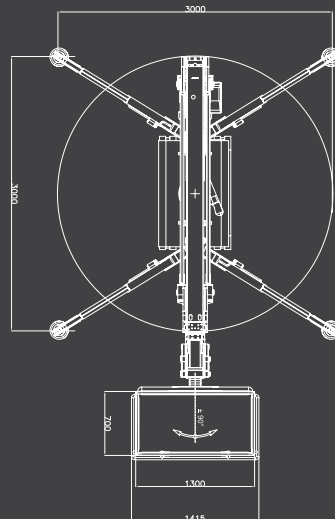

With a massive 9.3-metre horizontal outreach and an incredible 230 kg basket capacity, the Zeus 18.93 is the perfect machine for tree care, hire, building and construction, body corporates, local government or any trade requiring a limited access EWP.

At only 780 mm wide and 2000 mm high, the Zeus 18.93 can enter limited access worksites with ease.

Auto levelling, track widening and radio remote control are just some of the standard features, plus a world-first option of dual petrol/lithium-ion power source is available as an option.

Transport Weight: 2400 kg

Functionality Weight: 230 - 120 kg

Horizontal Outreach: 9.3 metres

Vertical Reach: 18 metres

Popular Choice for:

- Arborists
- Body corporates
- Local government

Working Height	18 m
Max Outreach	9.3 m/120 kg 8.0 m/200 kg 7.5 m/230 kg
Load Capacity [Operators]	230 kg [2 people]
Basket in Aluminium, Detachable	1300 x 700 x 1100 mm
Total Weight	2400 kg
Turret Rotation	340° non continue
Basket Rotation [Option]	180°
Jib Working Angle	-100°/10°
Max Translation Speed	1.5 km/h
Gradeability	28%