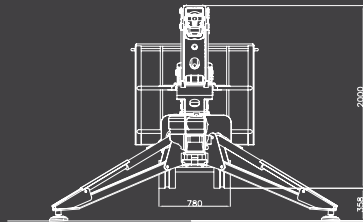

With a massive 9.3-metre horizontal outreach and an incredible 230 kg basket capacity, the Zeus 18.93 is the perfect machine for tree care, hire, building and construction, body corporates, local government or any trade requiring a limited access EWP.

At only 780 mm wide and 2000 mm high, the Zeus 18.93 can enter limited access worksites with ease.

Auto levelling, track widening and radio remote control are just some of the standard features, plus a world-first option of dual petrol/lithium-ion power source is available as an option.

Transport Weight: 2400 kg

Functionality Weight: 230 - 120 kg

Horizontal Outreach: 9.3 metres

Vertical Reach: 18 metres

Popular Choice for:

- Arborists
- Body corporates
- Local government

Working Height	18 m
Max Outreach	9.3 m/120 kg 8.0 m/200 kg 7.5 m/230 kg
Load Capacity [Operators]	230 kg [2 people]
Basket in Aluminium, Detachable	1300 x 700 x 1100 mm
Total Weight	2400 kg
Turret Rotation	340° non continue
Basket Rotation [Option]	180°
Jib Working Angle	-100°/10°
Max Translation Speed	1.5 km/h
Gradeability	28%